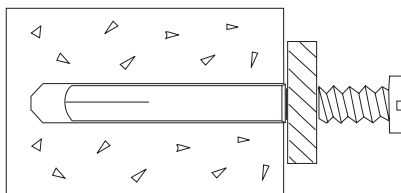

TP

Tip	Barva	Pakiranje	Šifra	Cena EUR	Cena SIT
TP 5x25	rumena	500	1001031		
TP 5x25	rumena	100	1001025		
TP 6x30	rdeča	250	1003029		
TP 6x30	rdeča	100	1003020		
TP 8x45	rjava	100	1005032		
TP 10	modra	100	1006014		
TP 12	zelena	100	1007012		
TP 14	siva	50	1008002		
TP 16	oranžna	50	1009000		
TP 20	črna	20	1010008