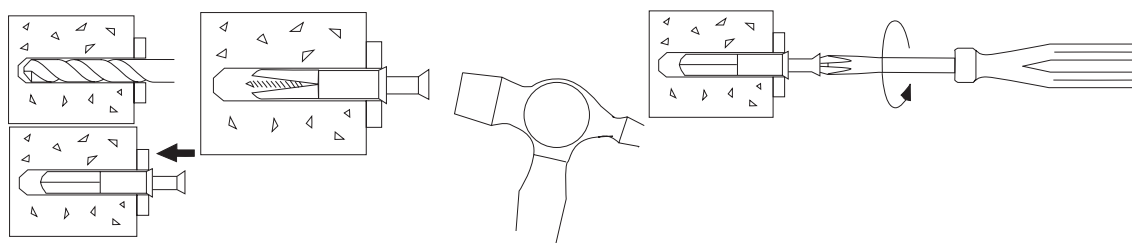

TPS

Tip	Barva	Pakiranje	Šifra	Cena EUR	Cena SIT
TPS-4/5x25	prozorna	100	1149301		
TPS-4/15x35	prozorna	100	1149350		
TPS-5/5x35	prozorna	100	1149608		
TPS-5/20x50	prozorna	100	1149707		
TPS-6/5x35	prozorna	100	1150002		
TPS-6/20x50	prozorna	100	1150051		
TPS-6/45x75	prozorna	100	1150101		
TPS-8/15x50	prozorna	100	1150150		
TPS-8/40x75	prozorna	100	1150200		
TPS-8/65x100	prozorna	100	1150259		
TPS-8/85x120	prozorna	100	1150281		
TPS-10/20x75	prozorna	100	1150309		
TPS-10/60x115	prozorna	100	1150358		
pokrivalna kapa					
TPS-H5	bela	100	1150903		
TPS-H6	bela	100	1150929		
TPS-H8	bela	100	1150945		
TPS-H10	bela	50	1150960