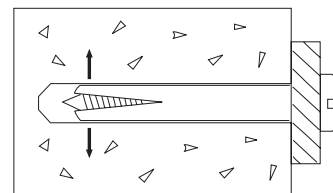

TP

Tip	Barva	Pakiranje	Šifra	Cena EUR	Cena SIT
TP 5x25	rumena	500	1001031		
TP 5x25	rumena	100	1001025		
TP 6x30	rdeča	250	1003029		
TP 6x30	rdeča	100	1003020		
TP 8x45	rjava	100	1005032		
TP 10	modra	100	1006014		
TP 12	zelena	100	1007012		
TP 14	siva	50	1008002		
TP 16	oranžna	50	1009000		
TP 20	črna	20	1010008